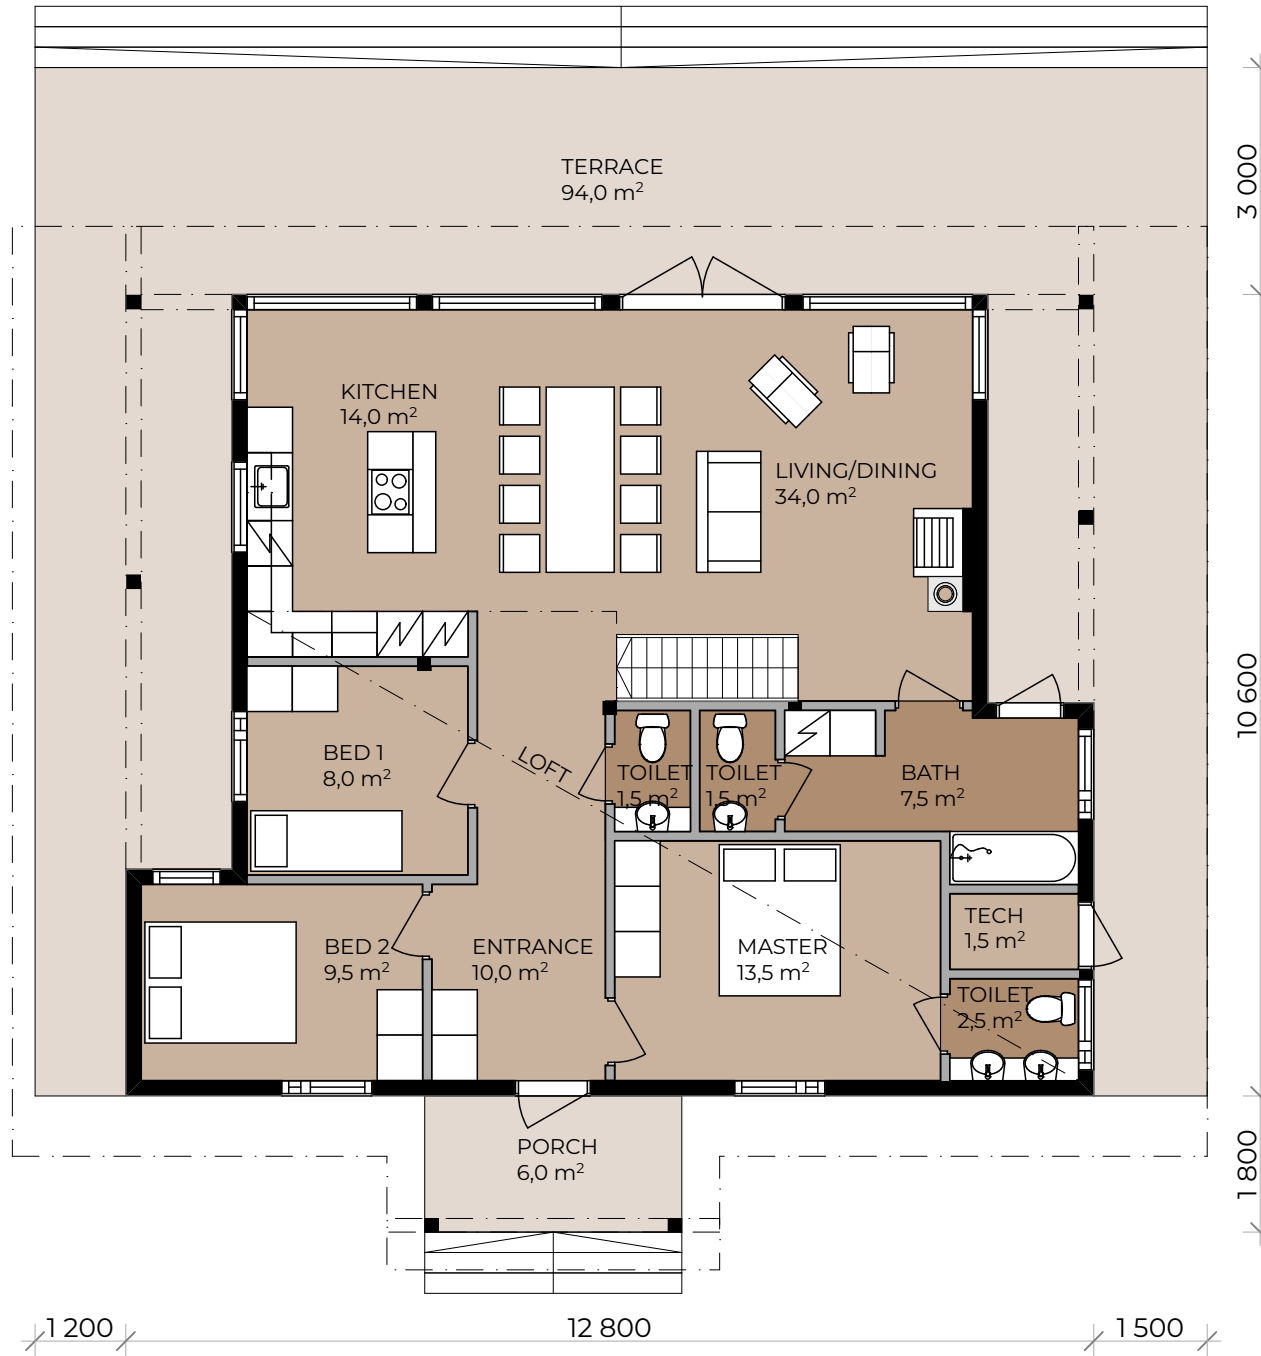

AIRISTO 125

Gross floor area: 117,0 + 9,0 m²
Floor area: 107,5 + 8,5 m²
Volume: 530 m³

AIRISTO 125

Gross floor area: 117,0 + 9,0 m²
 Floor area: 107,5 + 8,5 m²
 Volume: 530 m³

AIRISTO 125

Gross floor area: 117,0 + 9,0 m²
Floor area: 107,5 + 8,5 m²
Volume: 530 m³