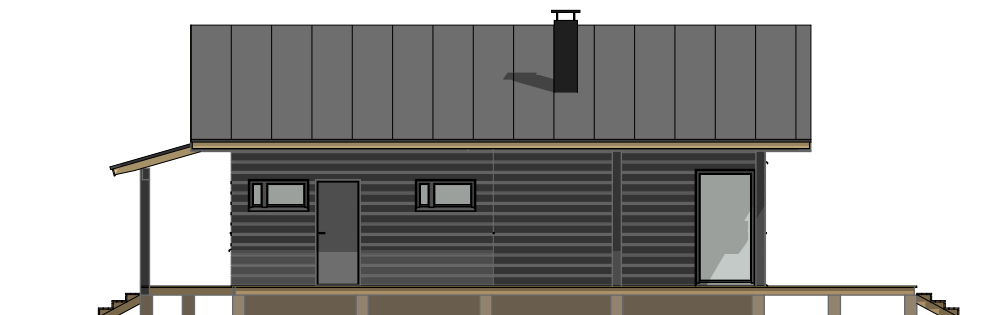

AIRISTO 125

Gross floor area: 117,0 + 9,0 m²
Floor area: 107,5 + 8,5 m²
Volume: 530 m³

AIRISTO 125

Gross floor area: 117,0 + 9,0 m²
 Floor area: 107,5 + 8,5 m²
 Volume: 530 m³

AIRISTO 125

Gross floor area: 117,0 + 9,0 m²
Floor area: 107,5 + 8,5 m²
Volume: 530 m³