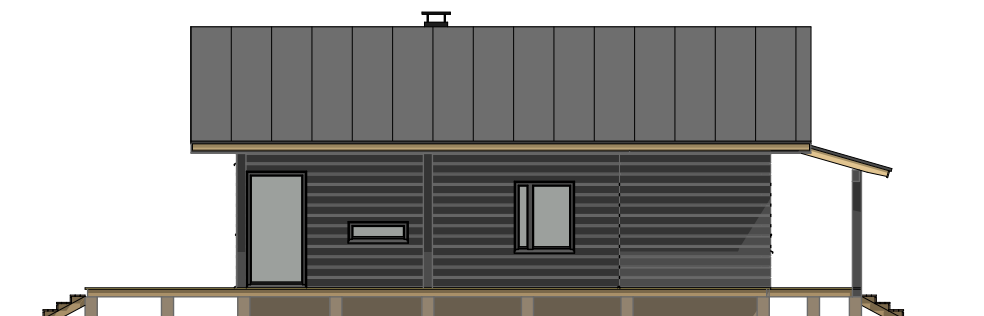

AIRISTO 125

Gross floor area: 117,0 + 9,0 m²
Floor area: 107,5 + 8,5 m²
Volume: 530 m³

AIRISTO 125

Gross floor area: 117,0 + 9,0 m²
 Floor area: 107,5 + 8,5 m²
 Volume: 530 m³

AIRISTO 125

Gross floor area: 117,0 + 9,0 m²
Floor area: 107,5 + 8,5 m²
Volume: 530 m³