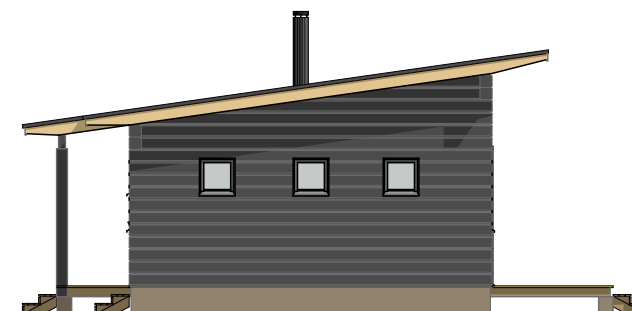

ISOKARI 76

Gross floor area: 76,0 m²
Floor area: 66,5 m²
Volume: 265 m³

ISOKARI 76

Gross floor area: 76,0 m²
 Floor area: 66,5 m²
 Volume: 265 m³