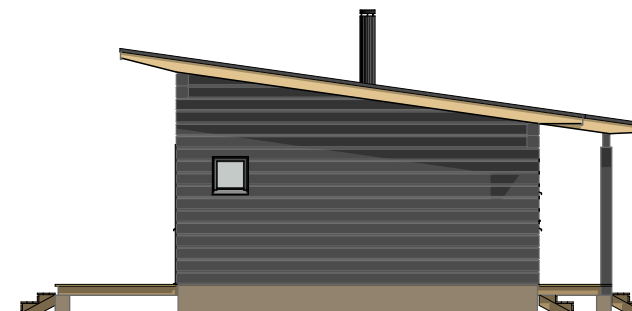

ISOKARI 76

Gross floor area: 76,0 m²
Floor area: 66,5 m²
Volume: 265 m³

ISOKARI 76

Gross floor area: 76,0 m²
 Floor area: 66,5 m²
 Volume: 265 m³