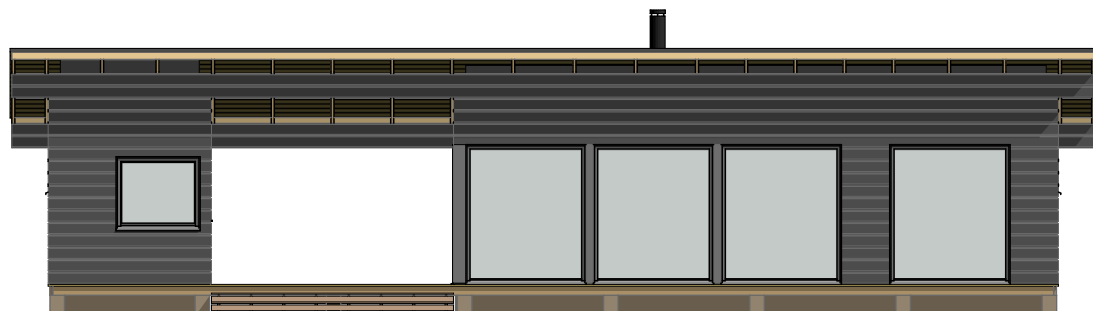

ISOKARI 76

Gross floor area: 76,0 m²
Floor area: 66,5 m²
Volume: 265 m³

ISOKARI 76

Gross floor area: 76,0 m²
 Floor area: 66,5 m²
 Volume: 265 m³