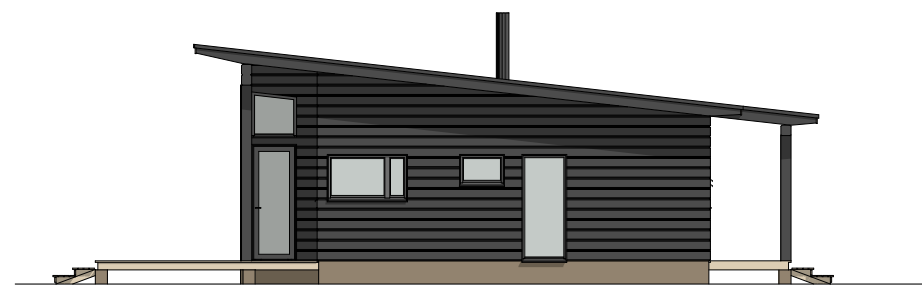

# KUSTAVI 108

Gross floor area: 108,0 m<sup>2</sup>  
 Floor area: 99,5 m<sup>2</sup>  
 Volume: 310 m<sup>3</sup>