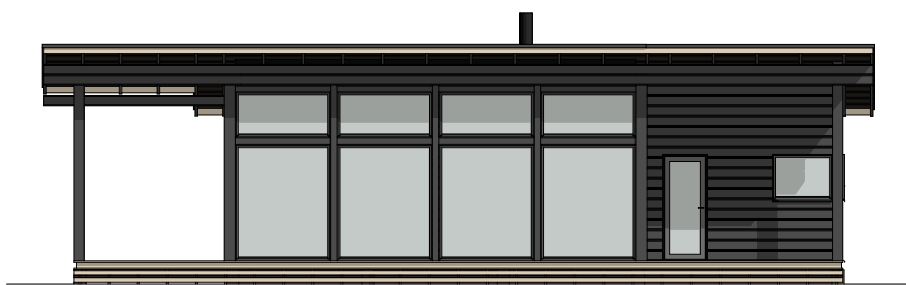

# KUSTAVI 108

Gross floor area: 108,0 m<sup>2</sup>  
 Floor area: 99,5 m<sup>2</sup>  
 Volume: 310 m<sup>3</sup>