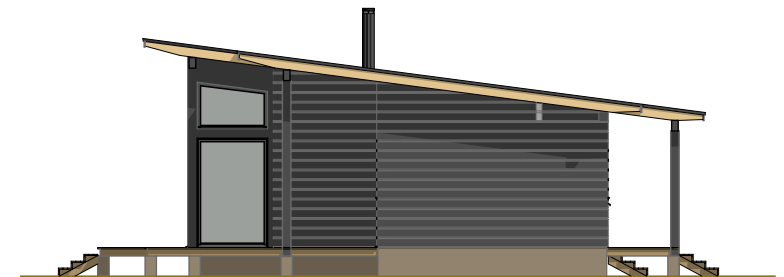

KUSTAVI 120

Gross floor area: 120,0 m²
Floor area: 109,0 m²
Volume: 440 m³

Gross floor area: 120,0 m²
 Floor area: 109,0 m²
 Volume: 440 m³