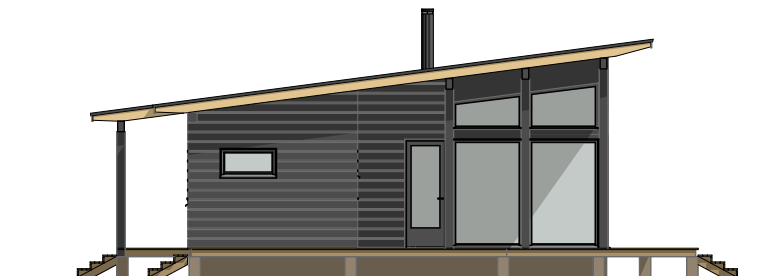

KUSTAVI 120

Gross floor area: 120,0 m²
Floor area: 109,0 m²
Volume: 440 m³

Gross floor area: 120,0 m²
 Floor area: 109,0 m²
 Volume: 440 m³