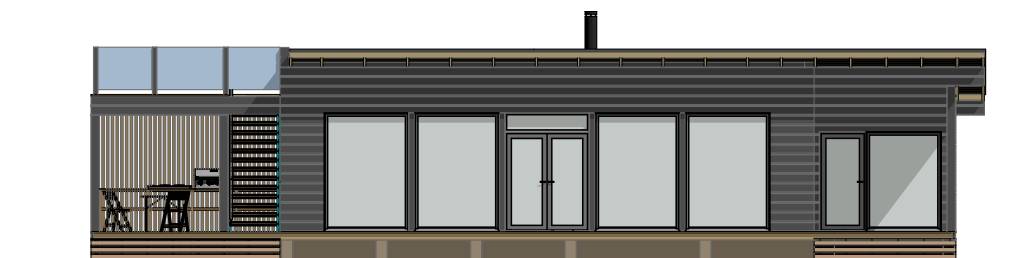

NAUVO 96 RoofDeck

Gross floor area: 96,0 m²
Floor area: 87,5 m²
Volume: 315 m³

Gross floor area: 96,0 m²
 Floor area: 87,5 m²
 Volume: 315 m³