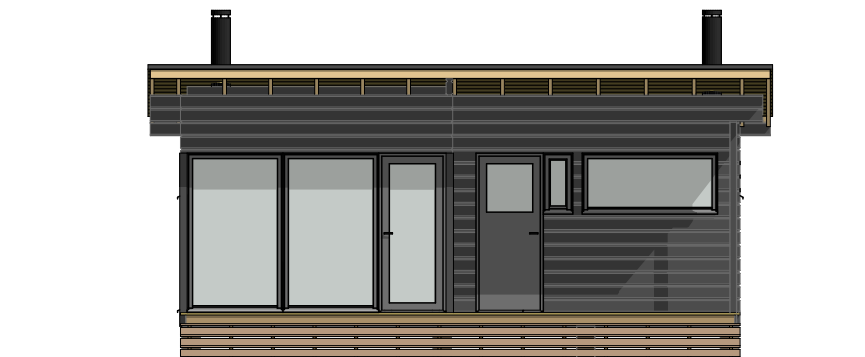

LUOTO 20

Gross floor area: 20,0 m²
Floor area: 18,0 m²
Volume: 60 m³

LUOTO 20

Gross floor area: 20,0 m²
Floor area: 18,0 m²
Volume: 60 m³