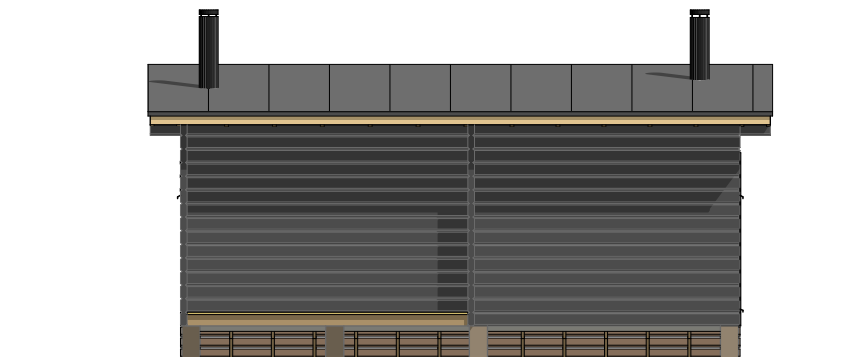

LUOTO 20

Gross floor area: 20,0 m²
Floor area: 18,0 m²
Volume: 60 m³

LUOTO 20

Gross floor area: 20,0 m²
Floor area: 18,0 m²
Volume: 60 m³