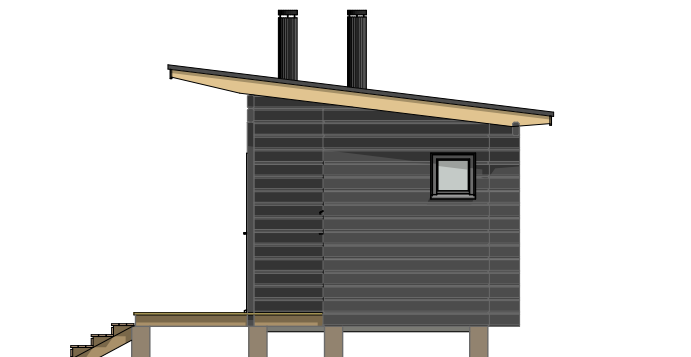

LUOTO 20

Gross floor area: 20,0 m²
Floor area: 18,0 m²
Volume: 60 m³

LUOTO 20

Gross floor area: 20,0 m²
Floor area: 18,0 m²
Volume: 60 m³