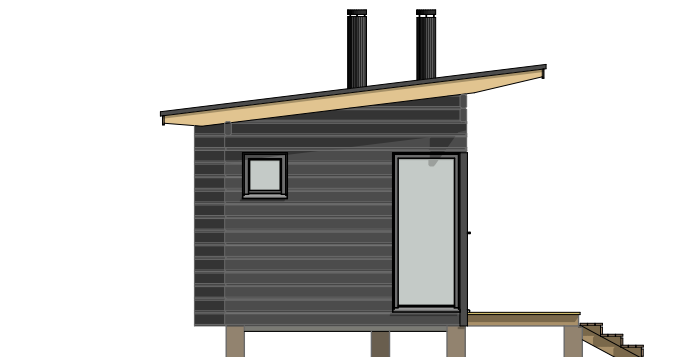

LUOTO 20

Gross floor area: 20,0 m²
Floor area: 18,0 m²
Volume: 60 m³

LUOTO 20

Gross floor area: 20,0 m²
Floor area: 18,0 m²
Volume: 60 m³