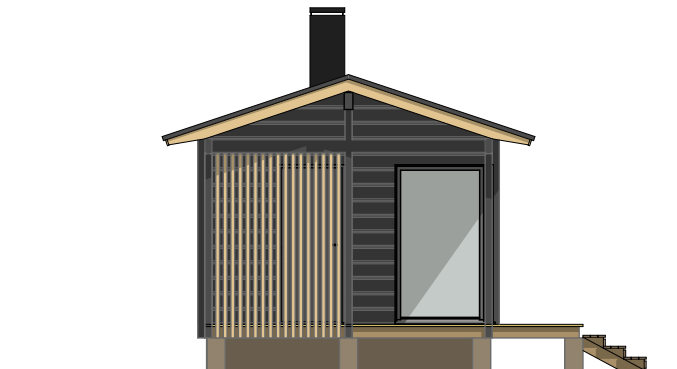

LUOTO 25 C

Gross floor area: 25,0 m²
Floor area: 23,0 m²
Volume: 75 m³

LUOTO 25 C

Gross floor area: 25,0 m²
Floor area: 23,0 m²
Volume: 75 m³