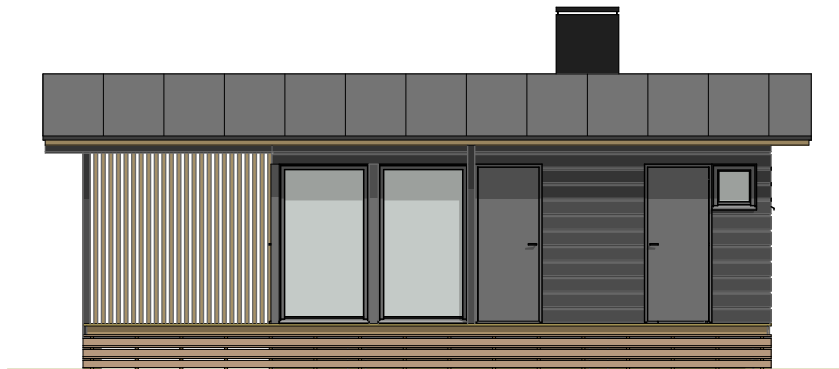

LUOTO 25 C

Gross floor area: 25,0 m²
Floor area: 23,0 m²
Volume: 75 m³

LUOTO 25 C

Gross floor area: 25,0 m²
Floor area: 23,0 m²
Volume: 75 m³