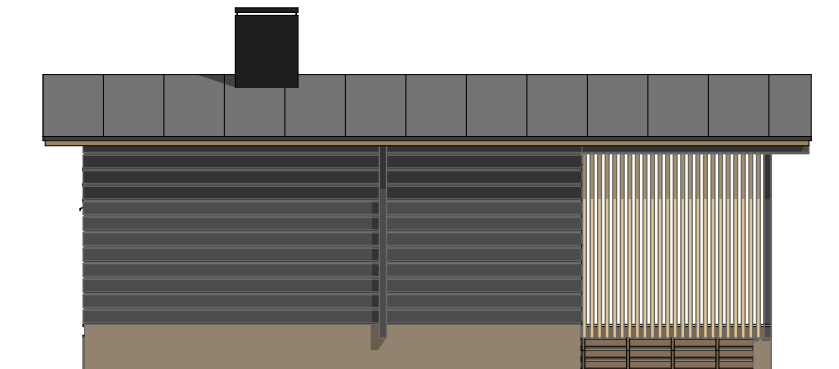

LUOTO 25 C

Gross floor area: 25,0 m²
Floor area: 23,0 m²
Volume: 75 m³

LUOTO 25 C

Gross floor area: 25,0 m²
Floor area: 23,0 m²
Volume: 75 m³