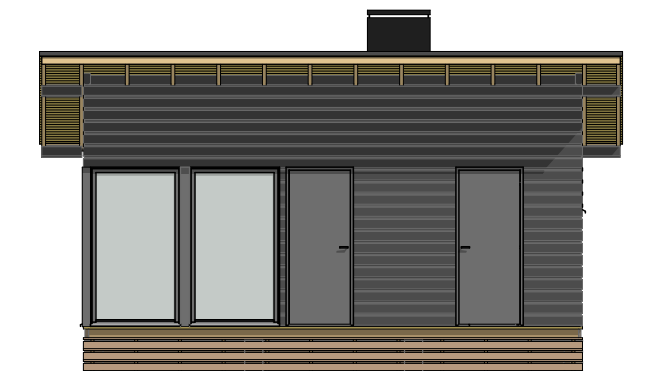

# LUOTO 25 D

Gross floor area: 25,0 m<sup>2</sup>  
Floor area: 23,0 m<sup>2</sup>  
Volume: 72 m<sup>3</sup>