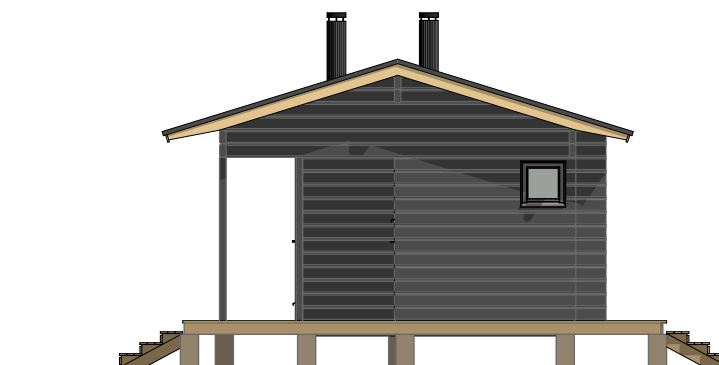

Gross floor area: 25,0 m²
Floor area: 22,5 m²
Volume: 80 m³

LUOTO 25 E

Gross floor area: 25,0 m²
 Floor area: 22,5 m²
 Volume: 80 m³