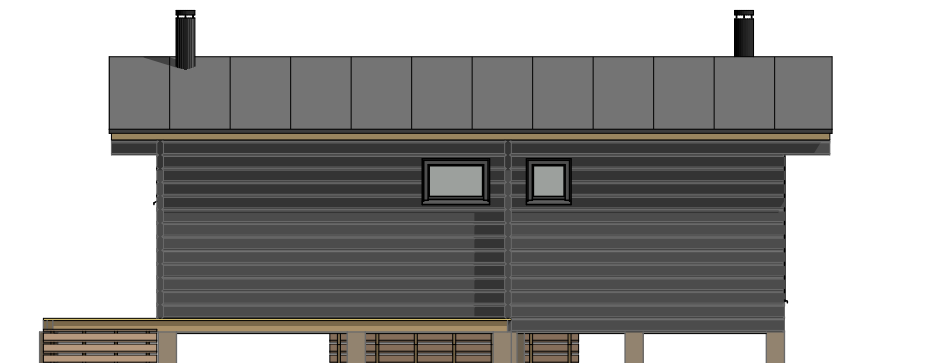

Gross floor area: 25,0 m²
Floor area: 22,5 m²
Volume: 80 m³

LUOTO 25 E

Gross floor area: 25,0 m²
 Floor area: 22,5 m²
 Volume: 80 m³