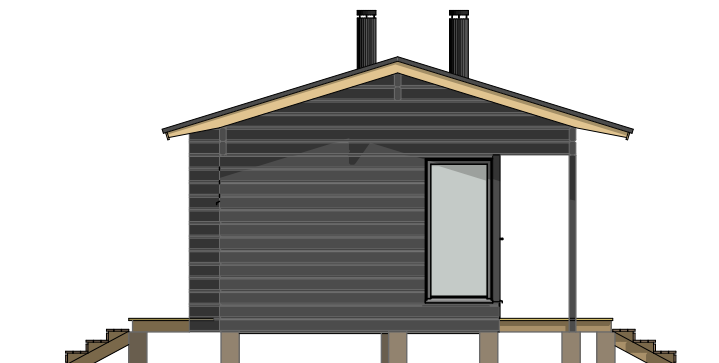

Gross floor area: 25,0 m²
Floor area: 22,5 m²
Volume: 80 m³

LUOTO 25 E

Gross floor area: 25,0 m²
 Floor area: 22,5 m²
 Volume: 80 m³